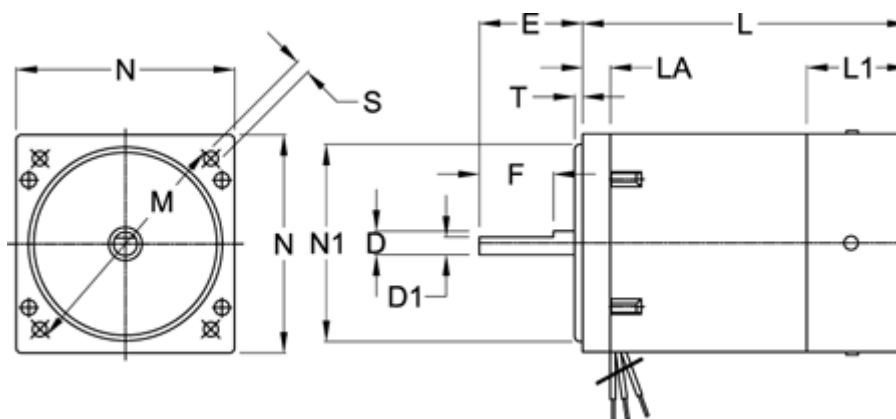

Data Sheet

Article number: 722090060146

Description: Induction Motor 9IF60S4C 60W
1300rpm 1x220-240V 50HZ straight shaft

Measures

D1	= 9	N	= 90
D Diameter	= 10	N1 Diameter	= 83
E	= 37	S	= 4x \varnothing 6,5
F	= 25	T	= 2
L	= 120	Weight (kg)	= 2.6
L1	= 40		
LA	= 6.5		
M Diameter	= 104		